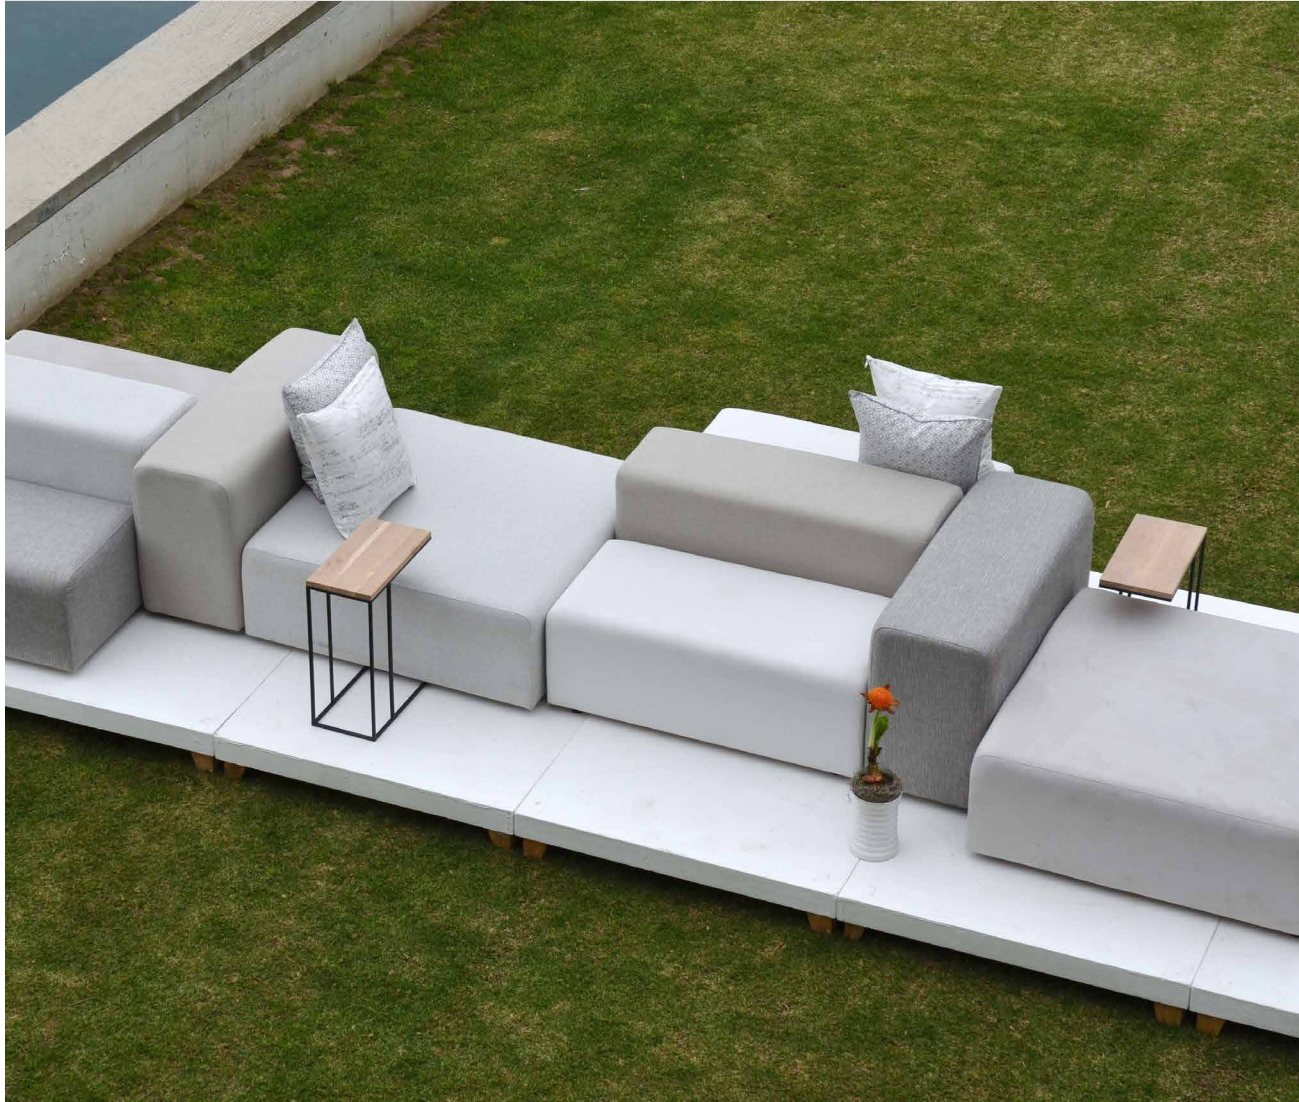

THE LOOKBOOK 2018/2019

lounging  
company

ELEGANCE IS EASY | CO

lounging  
company

**MODULAR COLLECTION -  
5 X PIECES**  
QUANTITY 3  
R 2200

**MODULAR COLLECTION -  
10 X PIECES**  
R 4400

10 x Modular Pieces = R 4400