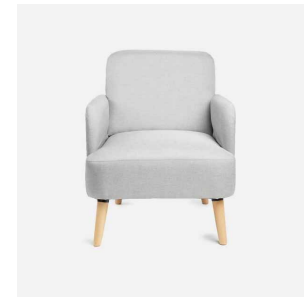

GREY MOD CHAIR
QUANTITY 2
R 350