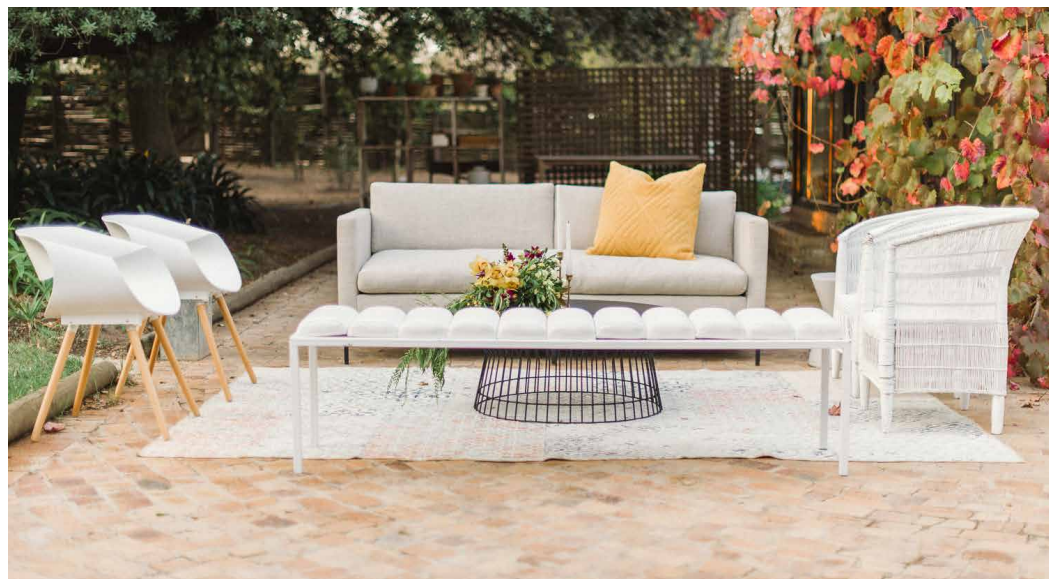

THE LOOKBOOK 2018/2019

lounging  
company

ELEGANCE IS EASY | CO

lounging  
company

**MODULAR COLLECTION -  
5 X PIECES**  
QUANTITY 3  
R 2200

**MODULAR COLLECTION -  
10 X PIECES**  
R 4400

10 x Modular Pieces = R 4400