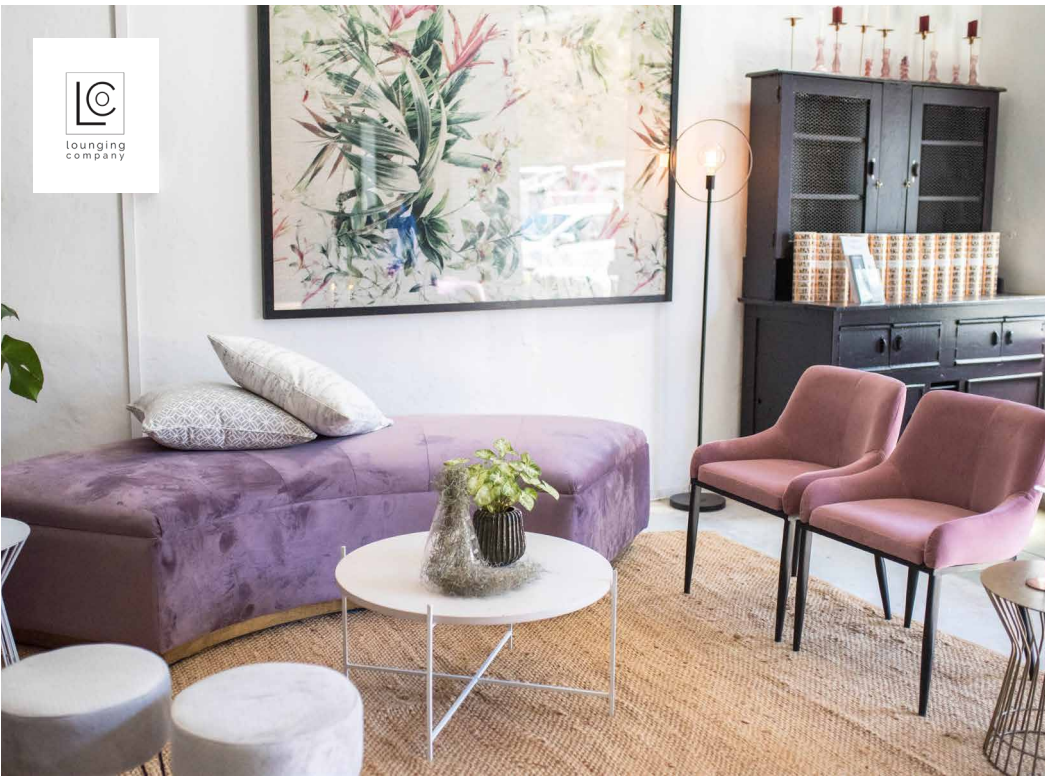

THE LOOKBOOK 2018/2019

lounging  
company

ELEGANCE IS EASY | CO

lounging  
company

**MODULAR COLLECTION -  
5 X PIECES**  
QUANTITY 3  
R 2200

**MODULAR COLLECTION -  
10 X PIECES**  
R 4400

10 x Modular Pieces = R 4400